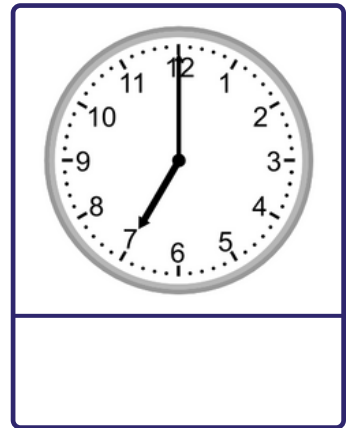

Grade 2 Time Worksheet

Telling time - whole hours

Write the time below each clock.

Grade 2 Time Worksheet

Telling time - whole hours

Write the time below each clock.

Grade 2 Time Worksheet

Telling time - whole hours

Write the time below each clock.

Grade 2 Time Worksheet

Telling time - whole hours

Circle the correct answer.

	06:00
	08:30
	10:00

	12:00
	02:00
	07:30

	10:00
	11:00
	05:30

	12:30
	01:30
	04:00