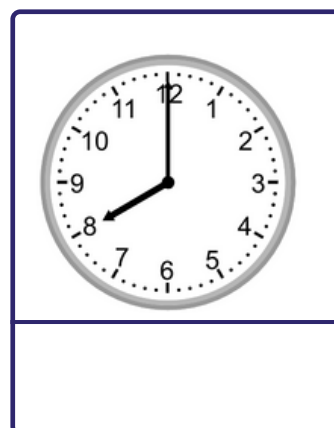

Grade 2 Time Worksheet

Telling time - whole hours

Write the time below each clock.

Grade 2 Time Worksheet

Telling time - whole hours

Write the time below each clock.

Grade 2 Time Worksheet

Telling time - whole hours

Write the time below each clock.

Grade 2 Time Worksheet

Telling time - whole hours

Circle the correct answer.

	06:00
	08:30
	10:00

	12:00
	02:00
	07:30

	10:00
	11:00
	05:30

	12:30
	01:30
	04:00