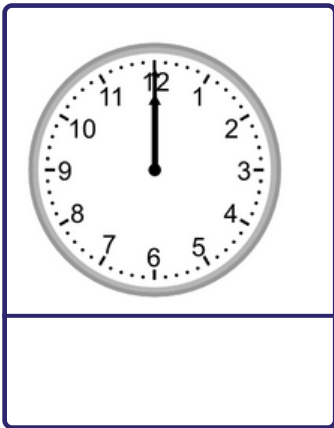

Grade 2 Time Worksheet

Telling time - whole hours

Write the time below each clock.

Grade 2 Time Worksheet

Telling time - whole hours

Write the time below each clock.

Grade 2 Time Worksheet

Telling time - whole hours

Write the time below each clock.

Grade 2 Time Worksheet

Telling time - whole hours

Circle the correct answer.

	06:00
	08:30
	10:00

	12:00
	02:00
	07:30

	10:00
	11:00
	05:30

	12:30
	01:30
	04:00