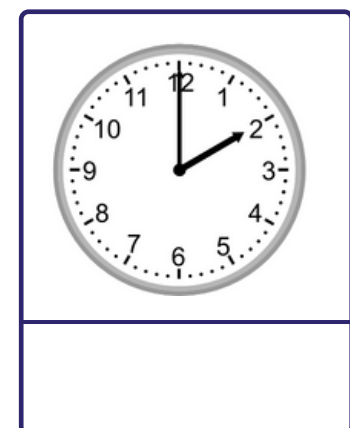

Grade 2 Time Worksheet

Telling time - whole hours

Write the time below each clock.

Grade 2 Time Worksheet

Telling time - whole hours

Write the time below each clock.

Grade 2 Time Worksheet

Telling time - whole hours

Write the time below each clock.

Grade 2 Time Worksheet

Telling time - whole hours

Circle the correct answer.

	06:00
	08:30
	10:00

	12:00
	02:00
	07:30

	10:00
	11:00
	05:30

	12:30
	01:30
	04:00