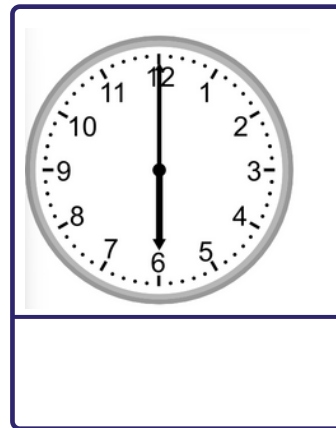

Grade 2 Time Worksheet

Telling time - whole hours

Write the time below each clock.

Grade 2 Time Worksheet

Telling time - whole hours

Write the time below each clock.

Grade 2 Time Worksheet

Telling time - whole hours

Write the time below each clock.

Grade 2 Time Worksheet

Telling time - whole hours

Circle the correct answer.

	06:00
	08:30
	10:00

	12:00
	02:00
	07:30

	10:00
	11:00
	05:30

	12:30
	01:30
	04:00