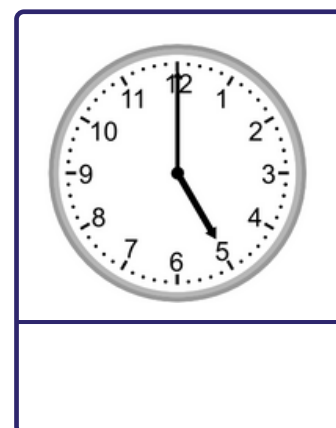

Grade 2 Time Worksheet

Telling time - whole hours

Write the time below each clock.

Grade 2 Time Worksheet

Telling time - whole hours

Write the time below each clock.

Grade 2 Time Worksheet

Telling time - whole hours

Write the time below each clock.

Grade 2 Time Worksheet

Telling time - whole hours

Circle the correct answer.

	06:00
	08:30
	10:00

	12:00
	02:00
	07:30

	10:00
	11:00
	05:30

	12:30
	01:30
	04:00