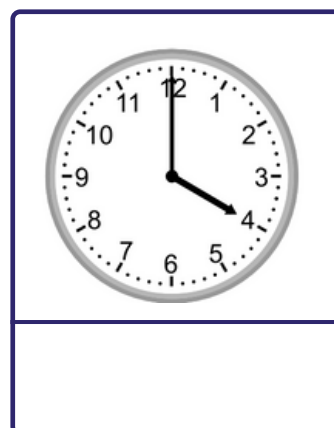

Grade 2 Time Worksheet

Telling time - whole hours

Write the time below each clock.

Grade 2 Time Worksheet

Telling time - whole hours

Write the time below each clock.

Grade 2 Time Worksheet

Telling time - whole hours

Write the time below each clock.

Grade 2 Time Worksheet

Telling time - whole hours

Circle the correct answer.

	06:00
	08:30
	10:00

	12:00
	02:00
	07:30

	10:00
	11:00
	05:30

	12:30
	01:30
	04:00