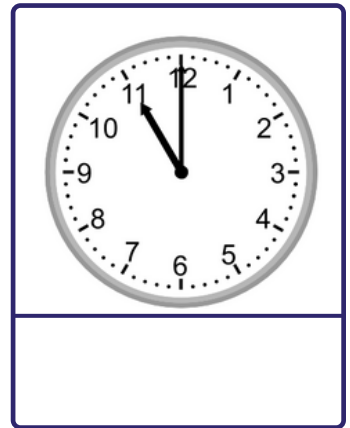

Grade 2 Time Worksheet

Telling time - whole hours

Write the time below each clock.

Grade 2 Time Worksheet

Telling time - whole hours

Write the time below each clock.

Grade 2 Time Worksheet

Telling time - whole hours

Write the time below each clock.

Grade 2 Time Worksheet

Telling time - whole hours

Circle the correct answer.

	06:00
	08:30
	10:00

	12:00
	02:00
	07:30

	10:00
	11:00
	05:30

	12:30
	01:30
	04:00