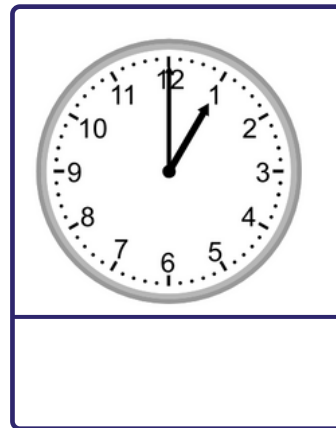

Grade 2 Time Worksheet

Telling time - whole hours

Write the time below each clock.

Grade 2 Time Worksheet

Telling time - whole hours

Write the time below each clock.

Grade 2 Time Worksheet

Telling time - whole hours

Write the time below each clock.

Grade 2 Time Worksheet

Telling time - whole hours

Circle the correct answer.

	06:00
	08:30
	10:00

	12:00
	02:00
	07:30

	10:00
	11:00
	05:30

	12:30
	01:30
	04:00