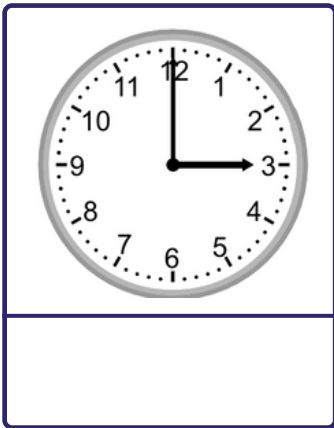

Grade 2 Time Worksheet

Telling time - whole hours

Write the time below each clock.

Grade 2 Time Worksheet

Telling time - whole hours

Write the time below each clock.

Grade 2 Time Worksheet

Telling time - whole hours

Write the time below each clock.

Grade 2 Time Worksheet

Telling time - whole hours

Circle the correct answer.

	06:00
	08:30
	10:00

	12:00
	02:00
	07:30

	10:00
	11:00
	05:30

	12:30
	01:30
	04:00