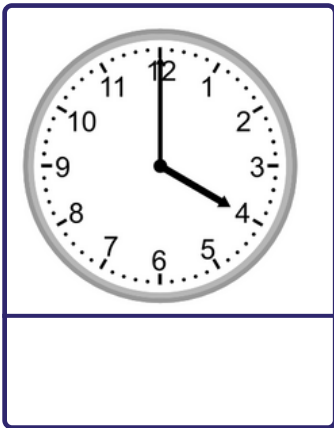

Grade 2 Time Worksheet

Telling time - whole hours

Write the time below each clock.

Grade 2 Time Worksheet

Telling time - whole hours

Write the time below each clock.

Grade 2 Time Worksheet

Telling time - whole hours

Write the time below each clock.

Grade 2 Time Worksheet

Telling time - whole hours

Circle the correct answer.

	06:00
	08:30
	10:00

	12:00
	02:00
	07:30

	10:00
	11:00
	05:30

	12:30
	01:30
	04:00