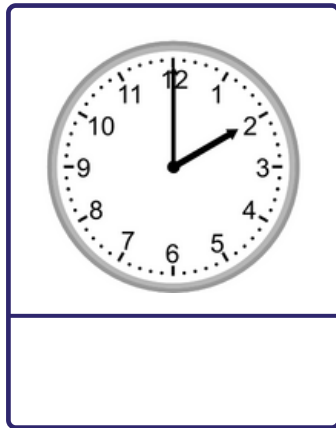

Grade 2 Time Worksheet

Telling time - whole hours

Write the time below each clock.

Grade 2 Time Worksheet

Telling time - whole hours

Write the time below each clock.

Grade 2 Time Worksheet

Telling time - whole hours

Write the time below each clock.

Grade 2 Time Worksheet

Telling time - whole hours

Circle the correct answer.

	06:00
	08:30
	10:00

	12:00
	02:00
	07:30

	10:00
	11:00
	05:30

	12:30
	01:30
	04:00