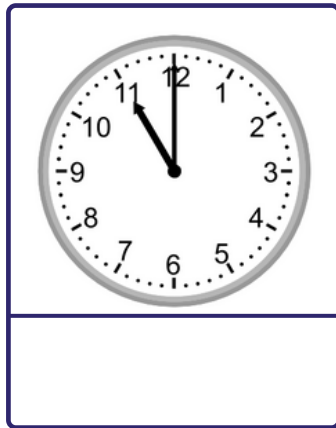

Grade 2 Time Worksheet

Telling time - whole hours

Write the time below each clock.

Grade 2 Time Worksheet

Telling time - whole hours

Write the time below each clock.

Grade 2 Time Worksheet

Telling time - whole hours

Write the time below each clock.

Grade 2 Time Worksheet

Telling time - whole hours

Circle the correct answer.

	06:00
	08:30
	10:00

	12:00
	02:00
	07:30

	10:00
	11:00
	05:30

	12:30
	01:30
	04:00