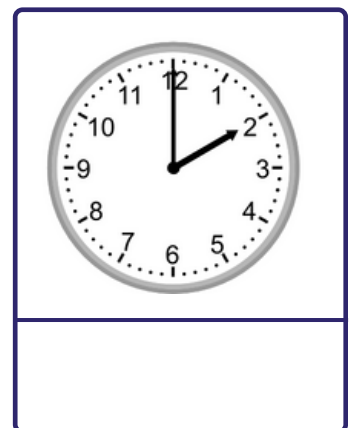

Grade 2 Time Worksheet

Telling time - whole hours

Write the time below each clock.

Grade 2 Time Worksheet

Telling time - whole hours

Write the time below each clock.

Grade 2 Time Worksheet

Telling time - whole hours

Write the time below each clock.

Grade 2 Time Worksheet

Telling time - whole hours

Circle the correct answer.

	06:00
	08:30
	10:00

	12:00
	02:00
	07:30

	10:00
	11:00
	05:30

	12:30
	01:30
	04:00