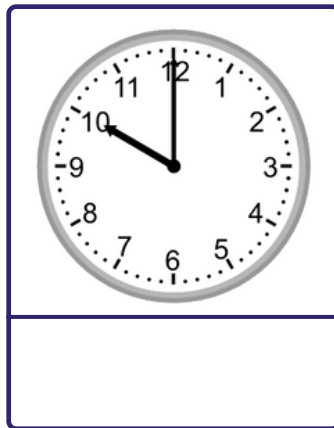

Grade 2 Time Worksheet

Telling time - whole hours

Write the time below each clock.

Grade 2 Time Worksheet

Telling time - whole hours

Write the time below each clock.

Grade 2 Time Worksheet

Telling time - whole hours

Write the time below each clock.

Grade 2 Time Worksheet

Telling time - whole hours

Circle the correct answer.

	06:00
	08:30
	10:00

	12:00
	02:00
	07:30

	10:00
	11:00
	05:30

	12:30
	01:30
	04:00