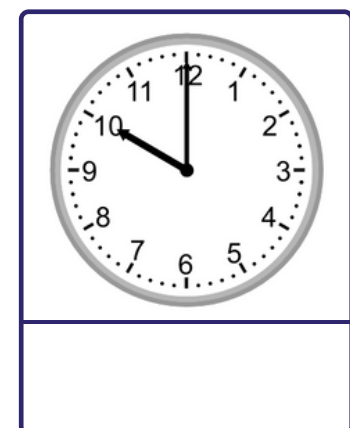

Grade 2 Time Worksheet

Telling time - whole hours

Write the time below each clock.

Grade 2 Time Worksheet

Telling time - whole hours

Write the time below each clock.

Grade 2 Time Worksheet

Telling time - whole hours

Write the time below each clock.

Grade 2 Time Worksheet

Telling time - whole hours

Circle the correct answer.

	06:00
	08:30
	10:00

	12:00
	02:00
	07:30

	10:00
	11:00
	05:30

	12:30
	01:30
	04:00