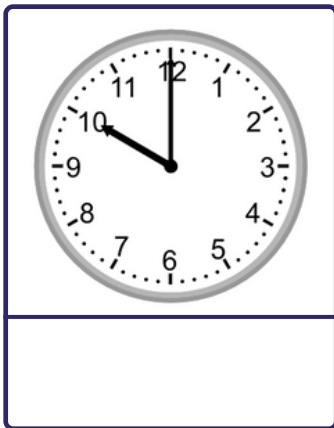

Grade 2 Time Worksheet

Telling time - whole hours

Write the time below each clock.

Grade 2 Time Worksheet

Telling time - whole hours

Write the time below each clock.

Grade 2 Time Worksheet

Telling time - whole hours

Write the time below each clock.

Grade 2 Time Worksheet

Telling time - whole hours

Circle the correct answer.

	06:00
	08:30
	10:00

	12:00
	02:00
	07:30

	10:00
	11:00
	05:30

	12:30
	01:30
	04:00