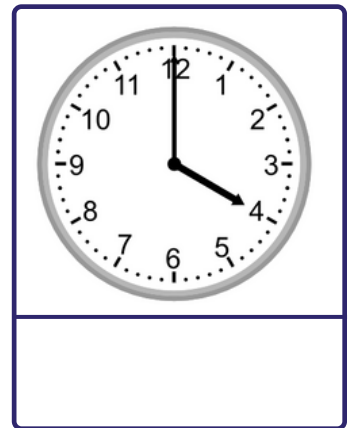

Grade 2 Time Worksheet

Telling time - whole hours

Write the time below each clock.

Grade 2 Time Worksheet

Telling time - whole hours

Write the time below each clock.

Grade 2 Time Worksheet

Telling time - whole hours

Write the time below each clock.

Grade 2 Time Worksheet

Telling time - whole hours

Circle the correct answer.

	06:00
	08:30
	10:00

	12:00
	02:00
	07:30

	10:00
	11:00
	05:30

	12:30
	01:30
	04:00