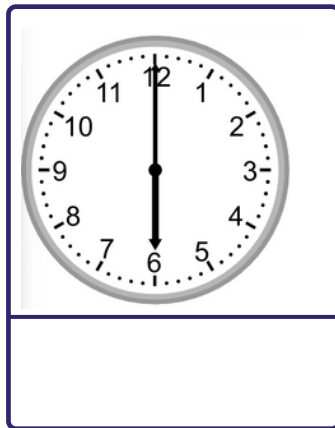

Grade 2 Time Worksheet

Telling time - whole hours

Write the time below each clock.

Grade 2 Time Worksheet

Telling time - whole hours

Write the time below each clock.

Grade 2 Time Worksheet

Telling time - whole hours

Write the time below each clock.

Grade 2 Time Worksheet

Telling time - whole hours

Circle the correct answer.

	06:00
	08:30
	10:00

	12:00
	02:00
	07:30

	10:00
	11:00
	05:30

	12:30
	01:30
	04:00