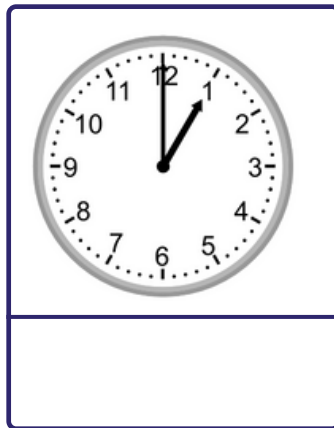

Grade 2 Time Worksheet

Telling time - whole hours

Write the time below each clock.

Grade 2 Time Worksheet

Telling time - whole hours

Write the time below each clock.

Grade 2 Time Worksheet

Telling time - whole hours

Write the time below each clock.

Grade 2 Time Worksheet

Telling time - whole hours

Circle the correct answer.

	06:00
	08:30
	10:00

	12:00
	02:00
	07:30

	10:00
	11:00
	05:30

	12:30
	01:30
	04:00