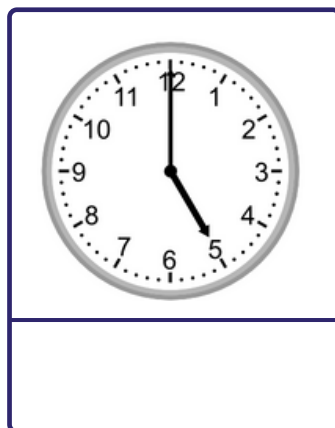

Grade 2 Time Worksheet

Telling time - whole hours

Write the time below each clock.

Grade 2 Time Worksheet

Telling time - whole hours

Write the time below each clock.

Grade 2 Time Worksheet

Telling time - whole hours

Write the time below each clock.

Grade 2 Time Worksheet

Telling time - whole hours

Circle the correct answer.

	06:00
	08:30
	10:00

	12:00
	02:00
	07:30

	10:00
	11:00
	05:30

	12:30
	01:30
	04:00