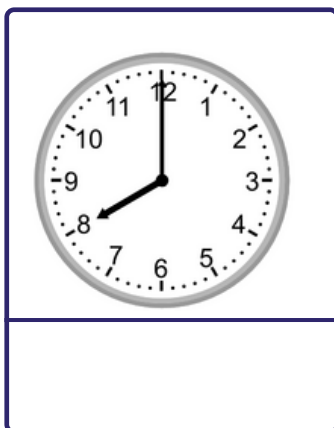

Grade 2 Time Worksheet

Telling time - whole hours

Write the time below each clock.

Grade 2 Time Worksheet

Telling time - whole hours

Write the time below each clock.

Grade 2 Time Worksheet

Telling time - whole hours

Write the time below each clock.

Grade 2 Time Worksheet

Telling time - whole hours

Circle the correct answer.

	06:00
	08:30
	10:00

	12:00
	02:00
	07:30

	10:00
	11:00
	05:30

	12:30
	01:30
	04:00