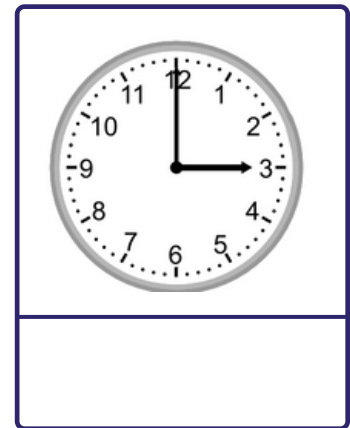

Grade 2 Time Worksheet

Telling time - whole hours

Write the time below each clock.

Grade 2 Time Worksheet

Telling time - whole hours

Write the time below each clock.

Grade 2 Time Worksheet

Telling time - whole hours

Write the time below each clock.

Grade 2 Time Worksheet

Telling time - whole hours

Circle the correct answer.

	06:00
	08:30
	10:00

	12:00
	02:00
	07:30

	10:00
	11:00
	05:30

	12:30
	01:30
	04:00