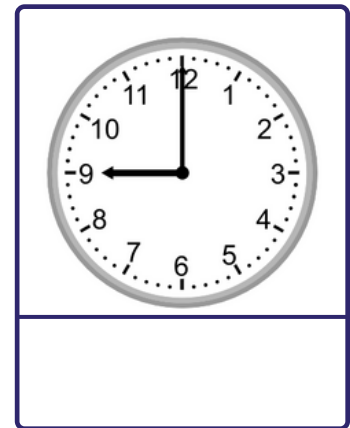

Grade 2 Time Worksheet

Telling time - whole hours

Write the time below each clock.

Grade 2 Time Worksheet

Telling time - whole hours

Write the time below each clock.

Grade 2 Time Worksheet

Telling time - whole hours

Write the time below each clock.

Grade 2 Time Worksheet

Telling time - whole hours

Circle the correct answer.

	06:00
	08:30
	10:00

	12:00
	02:00
	07:30

	10:00
	11:00
	05:30

	12:30
	01:30
	04:00